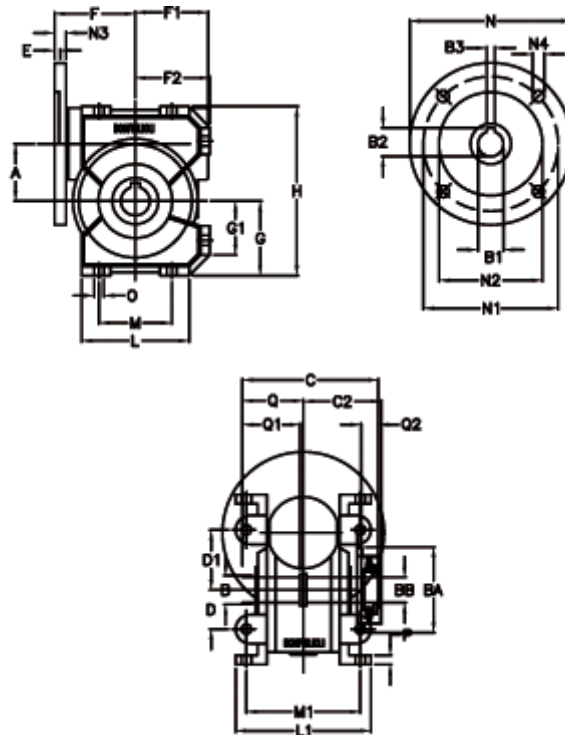

# Data Sheet

Article number: 390204901802736  
 Description: Worm Gear with Torque Limiter  
 VF 49-L2-U-18 P71B5

## Measures

a = 49.5	C2 = 63.5	g = 64.5	N = 160	Q1 = 41
B = 25	D = 34	G1 = 46.5	N1 = 130	Q2 = 15
B1 E7 = 14	D1 = 52	H = 146.5	N2 = 110	
B2 = 16.3	Description = VF 49U-xx-71B5	H1 = 110.5	N3 = 10.5	
B3 H9 = 5	E = 3.0	L = 93	N4 = 9.5	
BA = 63	F = 70	L1 = 117	O = 8.5	
BB H7 = 14	F1 = 63	m = 63	P = 8	
C = 105	F2 = 64.5	M1 = 98.5	Q = 51.0	